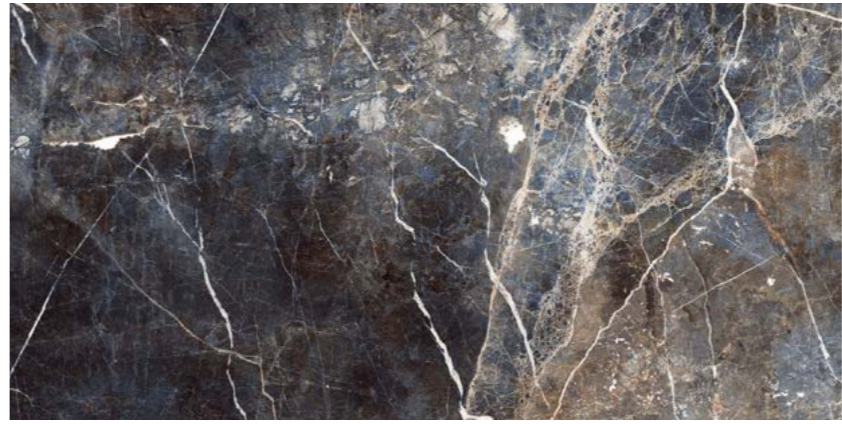

SRSPALTS60X120MAT130
SRSPALTS60X120FLP130

60x120

AMAZONITE BLUE

SRSPMZNT60X120FLP180

AMAZONITE TURQUOISE

SRSPMZNT60X120FLP181

60x120

ANDROMEDA DARK